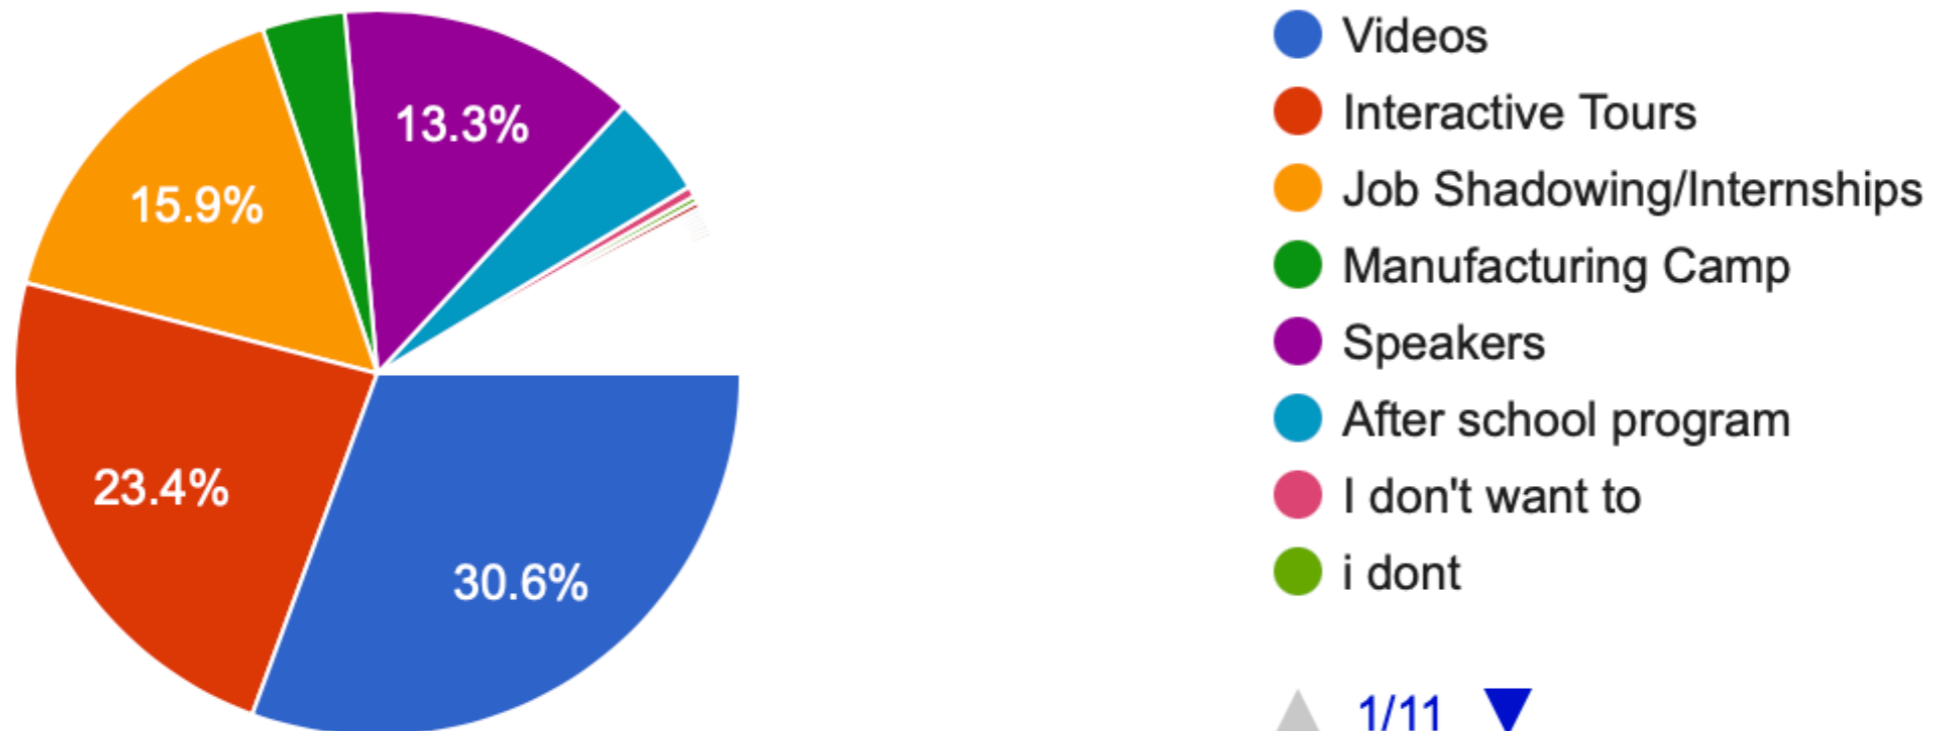

How would you like to learn about manufacturing careers?

1. Videos
   - Interactive Tours
   - Job Shadowing/Internships
   - Manufacturing Camp
   - Speakers
   - After school program
   - I don't want to
   - i dont
2. ▲ 1/11 ▼