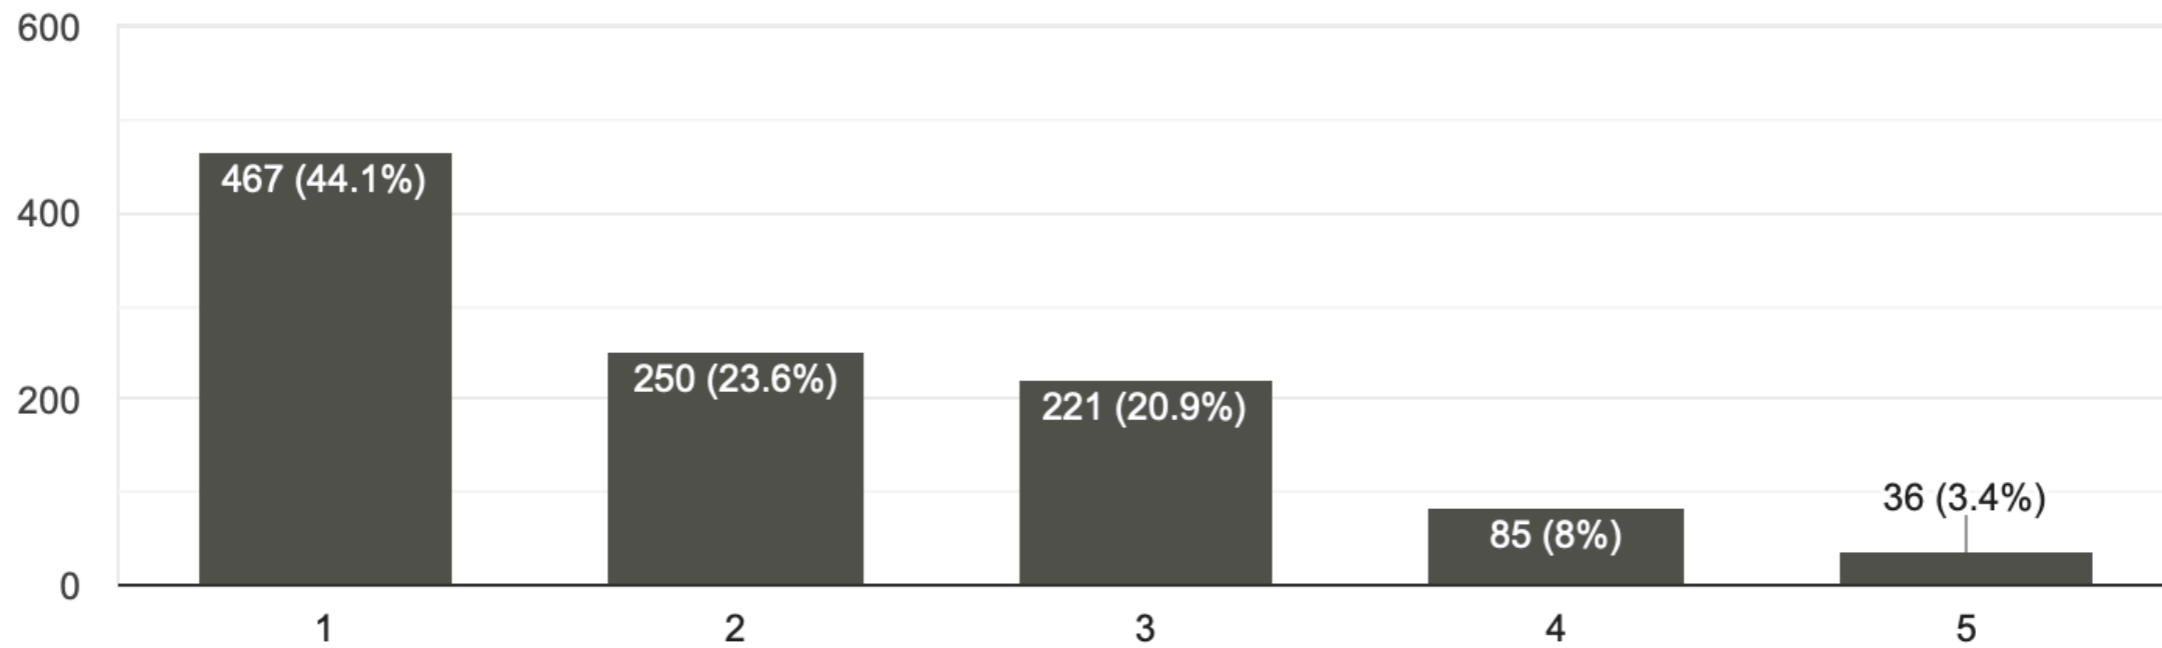

Interest in having a career in the manufacturing field