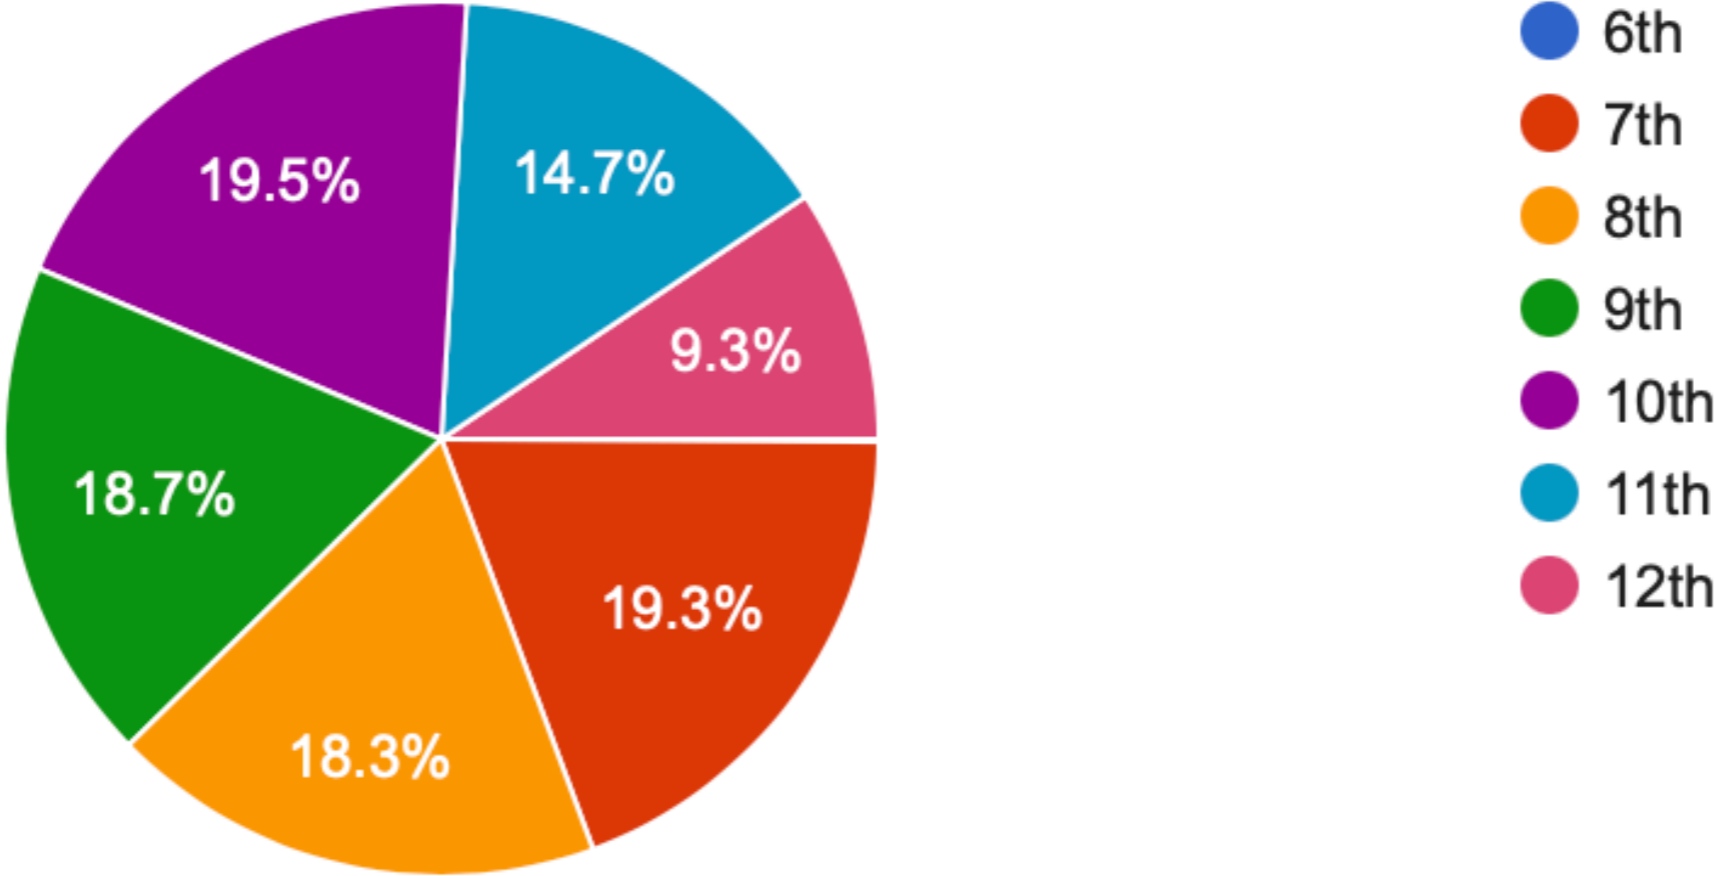

Current Grade Level