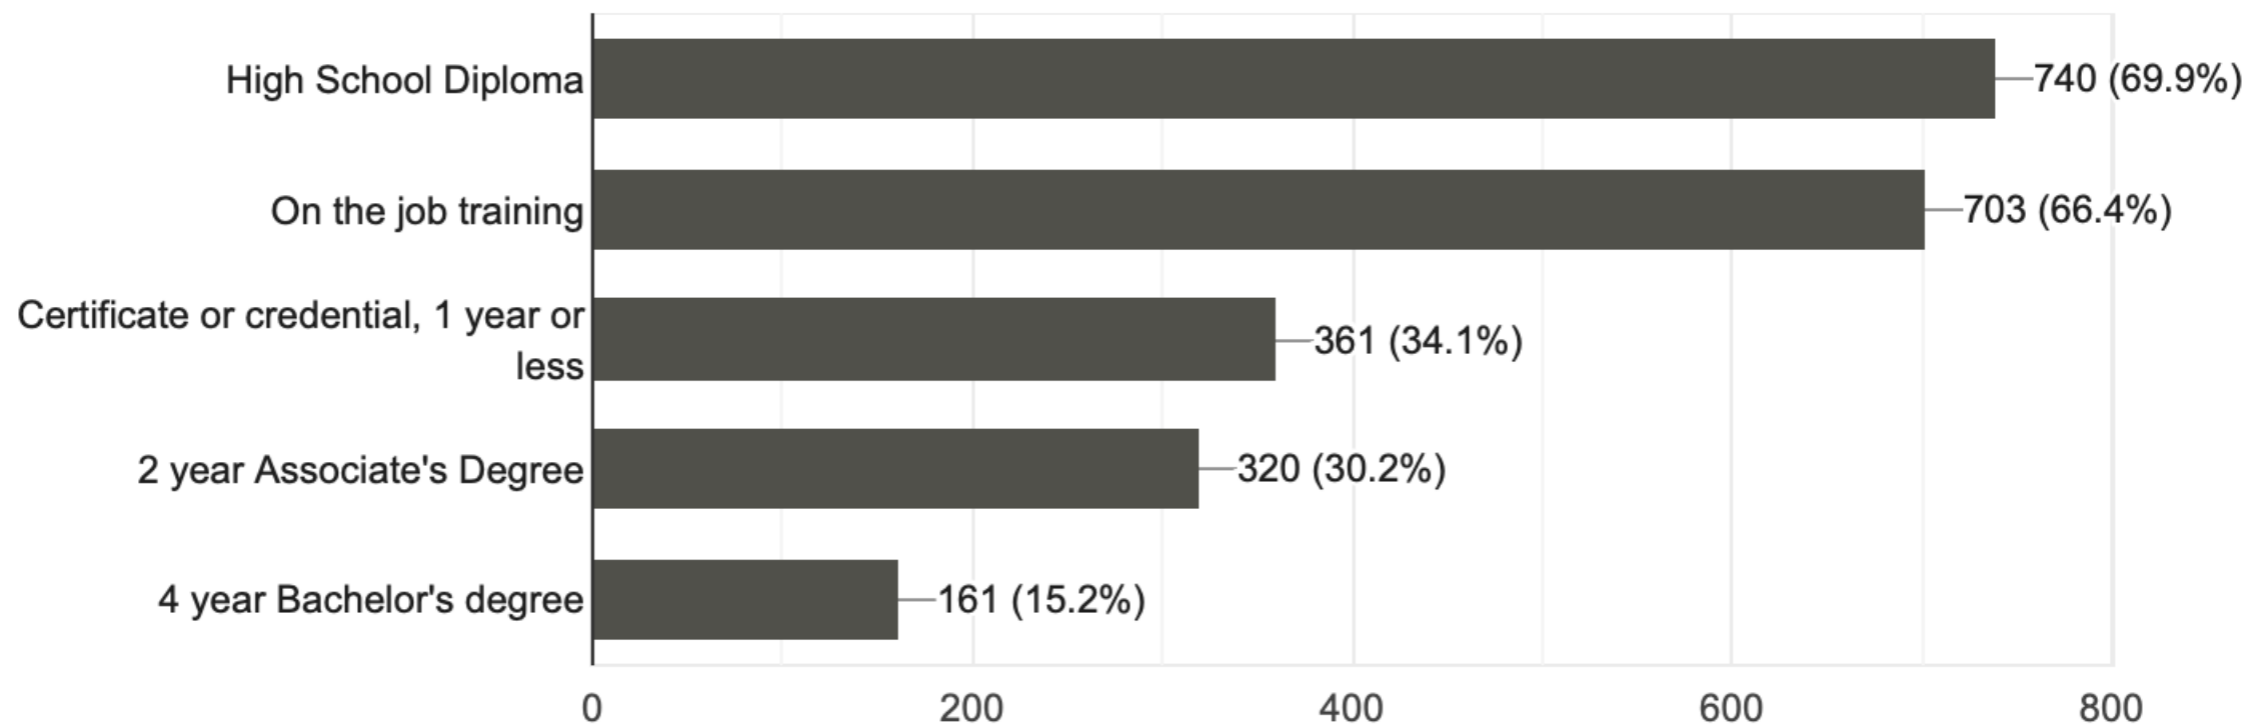

Education or training believed to be needed to work the manufacturing field